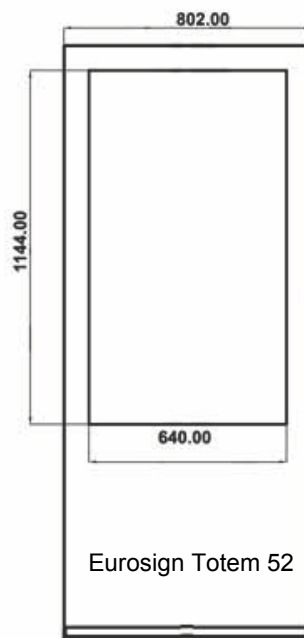

"Seeing is believing"

Contact us to arrange a demonstration of the brightest new digital signage solution.

Eurosign Totem B Specifications

Hardware

Screen Technology	LCD
Screen Sizes / Aspect	46", 52" / 16:9 Portrait
Video / Graphics	Full HD 1920 x 1080
Brightness / Contrast	46": 500 cdm ² / 3000:1 52": 700 cdm ² / 2000:1
Viewing Angle	178°H 178°V
Audio	5W
Signage Platform	Eurosign Atom Player (Eurosign Pro Option) Optional Wireless 802.11 a/b/g, 3G
Power	<350W
Weight	90KG / 105KG
Dimensions	46": 1950(H) x 705(W) x 128(D) 52": 1950(H) x 802(W) x 128(D)