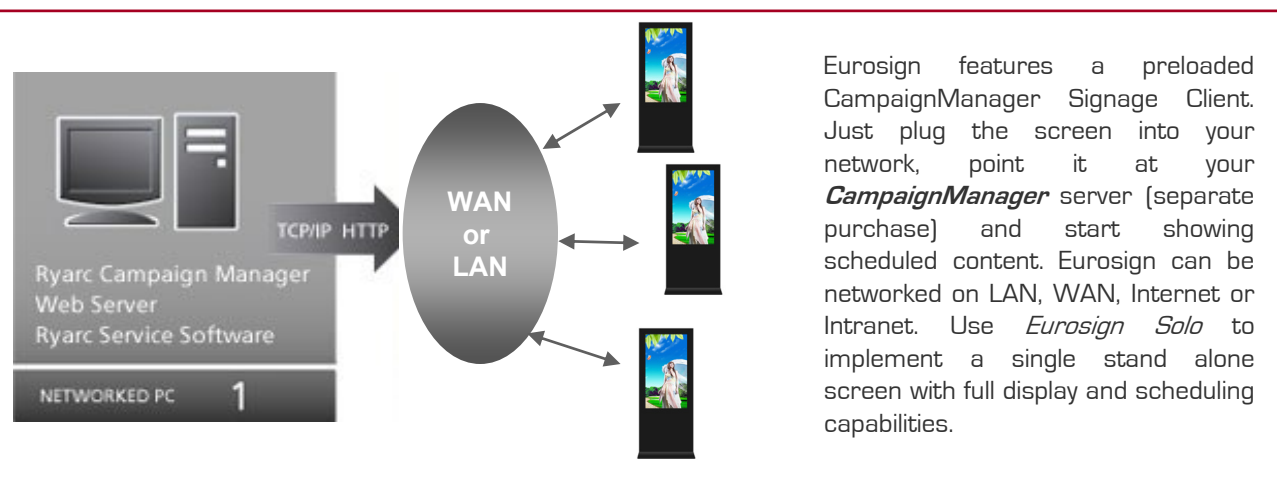

Radiant Europe's digital signage solution harnesses the power of **Ryarc's CampaignManager** signage software. Each display has an embedded XP platform, sophisticated media player technology and readily connects to a choice of network architectures.

- Robust enclosure with anti glare toughened glass
- High Brightness, Samsung DID Portrait Display
- Optional Dual sided display (2 panels)
- High Contrast, High Resolution (HD 720P)
- Integrated fanless media player
- Any content from pictures to HDTV
- Powerful Signage Software – Network Ready
- Multiple Screen Zones, Tickers, RSS
- Single source solution