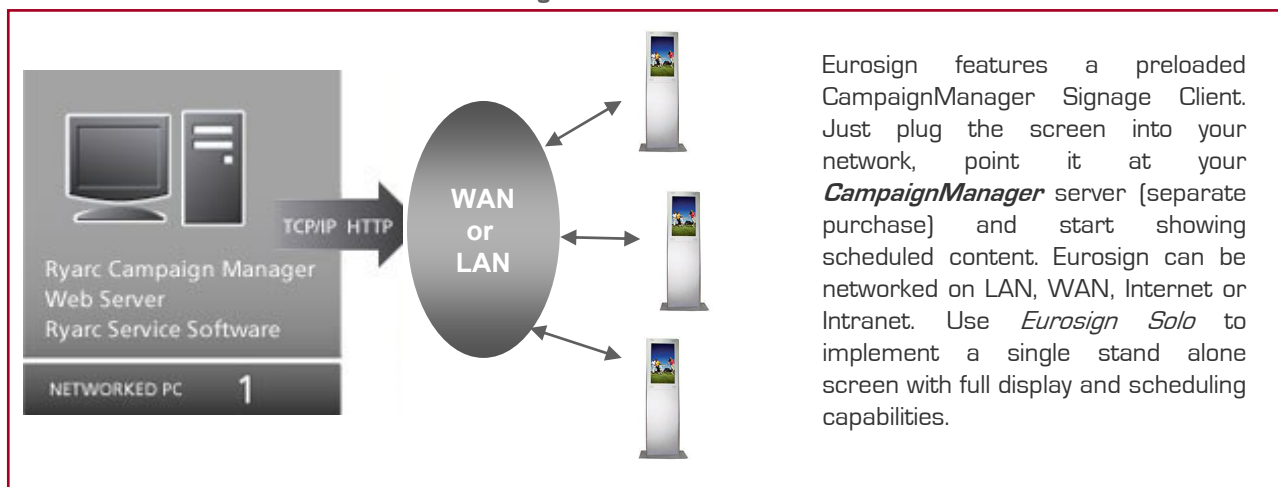

Networked Digital Signage

Eurosign is a high impact, large digital sign that integrates screen, media player and powerful signage software in a single styled enclosure. Just plug in power and network of choice and you are ready to go. Eurosign is an out of the box signage solution at surprising value for money.

Eurosign Totem, from Radiant Europe, is a stand alone digital signage kiosk which sets new standards in performance and value.

Radiant Europe's digital signage solution harnesses the power of **Ryarc's CampaignManager** signage software. Each display has an embedded XP platform, sophisticated media player technology and readily connects to a choice of network architectures.

- Robust enclosure – stainless steel with aluminium profiles
- Easy to apply branding
- High Brightness, Portrait Display with AR glass
- High Contrast, High Resolution
- Integrated High Reliability Core Duo Eurosign player
- Integrated audio and speakers
- Any content from pictures to HDTV
- Powerful Signage Software – Network Ready
- Multiple Screen Zones, Tickers, RSS
- Touch Screen Option
- Single source solution

Eurosign features a preloaded CampaignManager Signage Client. Just plug the screen into your network, point it at your **CampaignManager** server (separate purchase) and start showing scheduled content. Eurosign can be networked on LAN, WAN, Internet or Intranet. Use *Eurosign Solo* to implement a single stand alone screen with full display and scheduling capabilities.