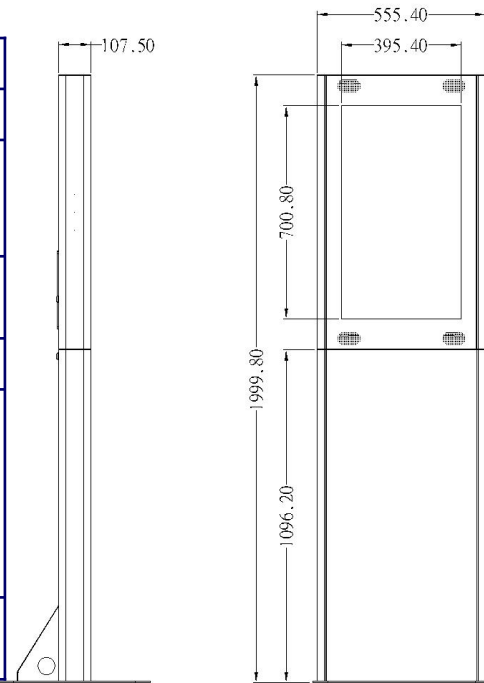

"Seeing is believing"

Contact us to arrange a demonstration of the brightest new digital signage solution.

Eurosign Totem 32 / 42 Specifications

Hardware

Screen Technology	LCD
Screen Sizes / Aspect	32" or 42" / 16:9 Portrait
Video / Graphics	Intel 945GC Express Chipset 1366x768 [Totem 32] 1920x 1080 [Totem 42]
Brightness / Contrast	500 cdm ² / 600:1 700 cdm ² / 3500:1
Viewing Angle / Response	178°H 178°V / 8mS
Signage Platform	Intel Dual Core CPU 1.8 GHz, 2GB Ram, 80GB HDD Windows XP Pro, 10/100/1000 Ethernet, USB 2.0, Stereo Spkr Optional Wireless a/b/g, 3G
Power	Totem 32 : 250W Totem 42: 300W