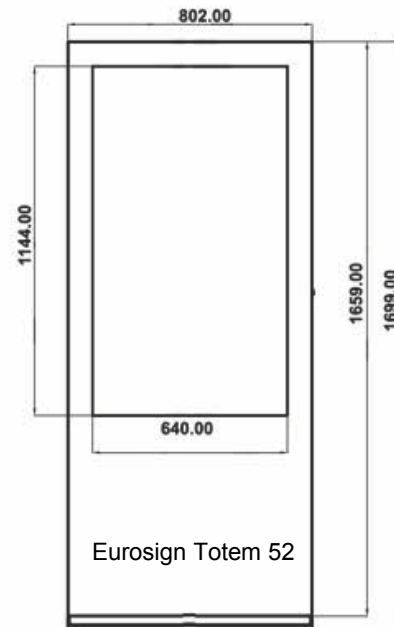

## Hardware

Screen Technology	LCD
Screen Sizes / Aspect	46", 52" / 16:9 Portrait
Video / Graphics	Full HD 1920 x 1080
Brightness / Contrast	46": 500 cdm <sup>2</sup> / 3000:1 52": 700 cdm <sup>2</sup> / 2000:1
Viewing Angle	178°H 178°V
Audio	5W
Signage Platform	Eurosign Atom Player (Eurosign Pro Option) Optional Wireless 802.11 a/b/g, 3G
Power	<350W
Weight	90KG / 105KG
Dimensions	46": 1699(H) x 705(W) x 128(D) 52": 1699(H) x 802(W) x 128(D)