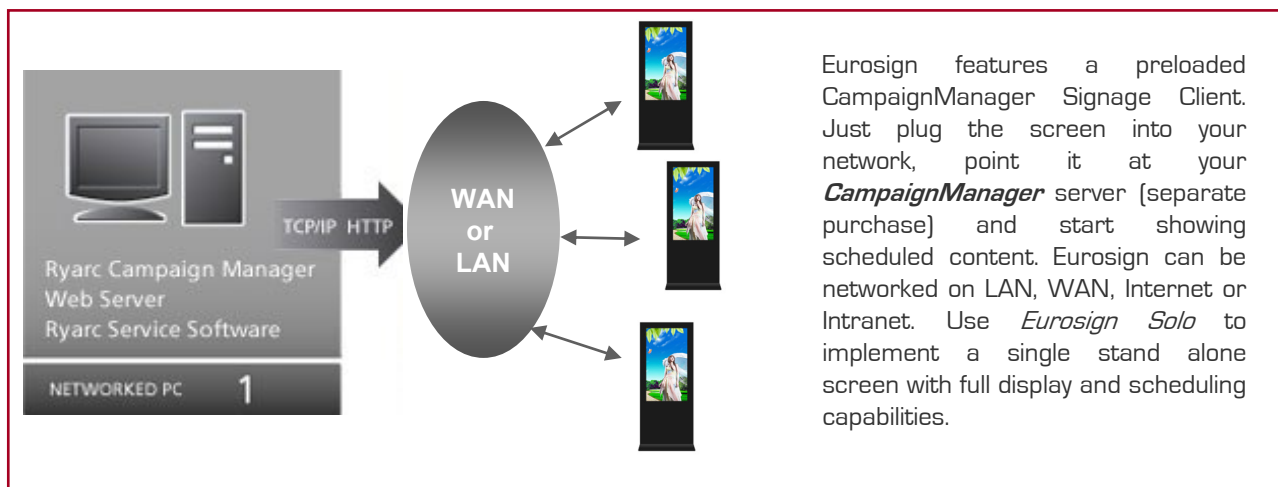

## Networked Digital Signage

Eurosign is a high impact, large digital sign that integrates screen, media player and powerful signage software in a single styled enclosure. Just plug in power and network of choice and you are ready to go. Eurosign is an out of the box signage solution at surprising value for money.

*Eurosign Totem, from Radiant Europe, is a stand alone digital signage kiosk which sets new standards in performance and value.*

Radiant Europe's digital signage solution harnesses the power of **Ryarc's CampaignManager** signage software. Each display has an embedded XP platform, sophisticated media player technology and readily connects to a choice of network architectures.

Eurosign features a preloaded CampaignManager Signage Client. Just plug the screen into your network, point it at your **CampaignManager** server (separate purchase) and start showing scheduled content. Eurosign can be networked on LAN, WAN, Internet or Intranet. Use *Eurosign Solo* to implement a single stand alone screen with full display and scheduling capabilities.

## Signage Software Ryarc Media Systems

Signage Management	Manage campaigns using Ryarc Campaign manager. Distribute using Ryarc Server. These are separate purchases except for the Solo option.
Content Formats	All standard static images, Shockwave/flash, RSS, Live TV (analogue and digital), Live QuickTime, Powerpoint, video capture, web pages, all Windows Media formats, AVI, MPEG 1-4.
Features	Configurable screen partitioning, real time tickers, playback reports and system metrics, powerful scheduling engine, remote commands, local triggering, Video on Demand.